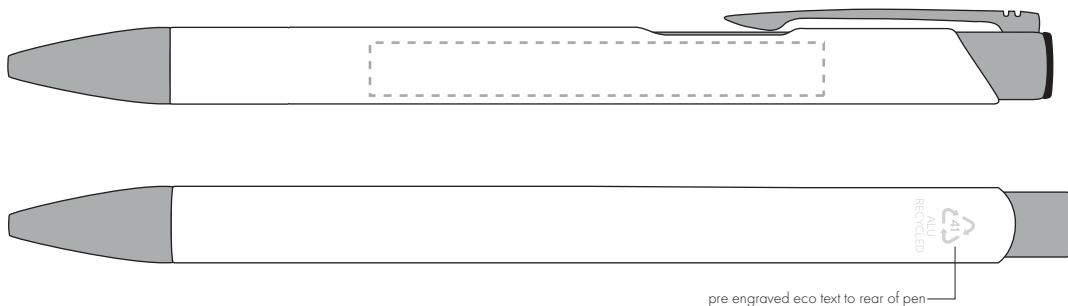

Your Ref:
Our Ref:Quantity:
Version: 1Product Code: TPC982001
Product Colour: WHITE**PRINTING CONCERNS:**

We stock this item in the following colours

**PANTONE REFERENCE(S)**

- Colour 1
- Colour 2
- Colour 3
- Colour 4

ARTWORK SCALE 100%

ARTWORK SCALE 100%
Side Print Area:
60mm x 7mm

pre engraved eco text to rear of pen

Product Image for visualisation
- colours may vary

The dashed line is to demonstrate print area and will not appear on your printed item